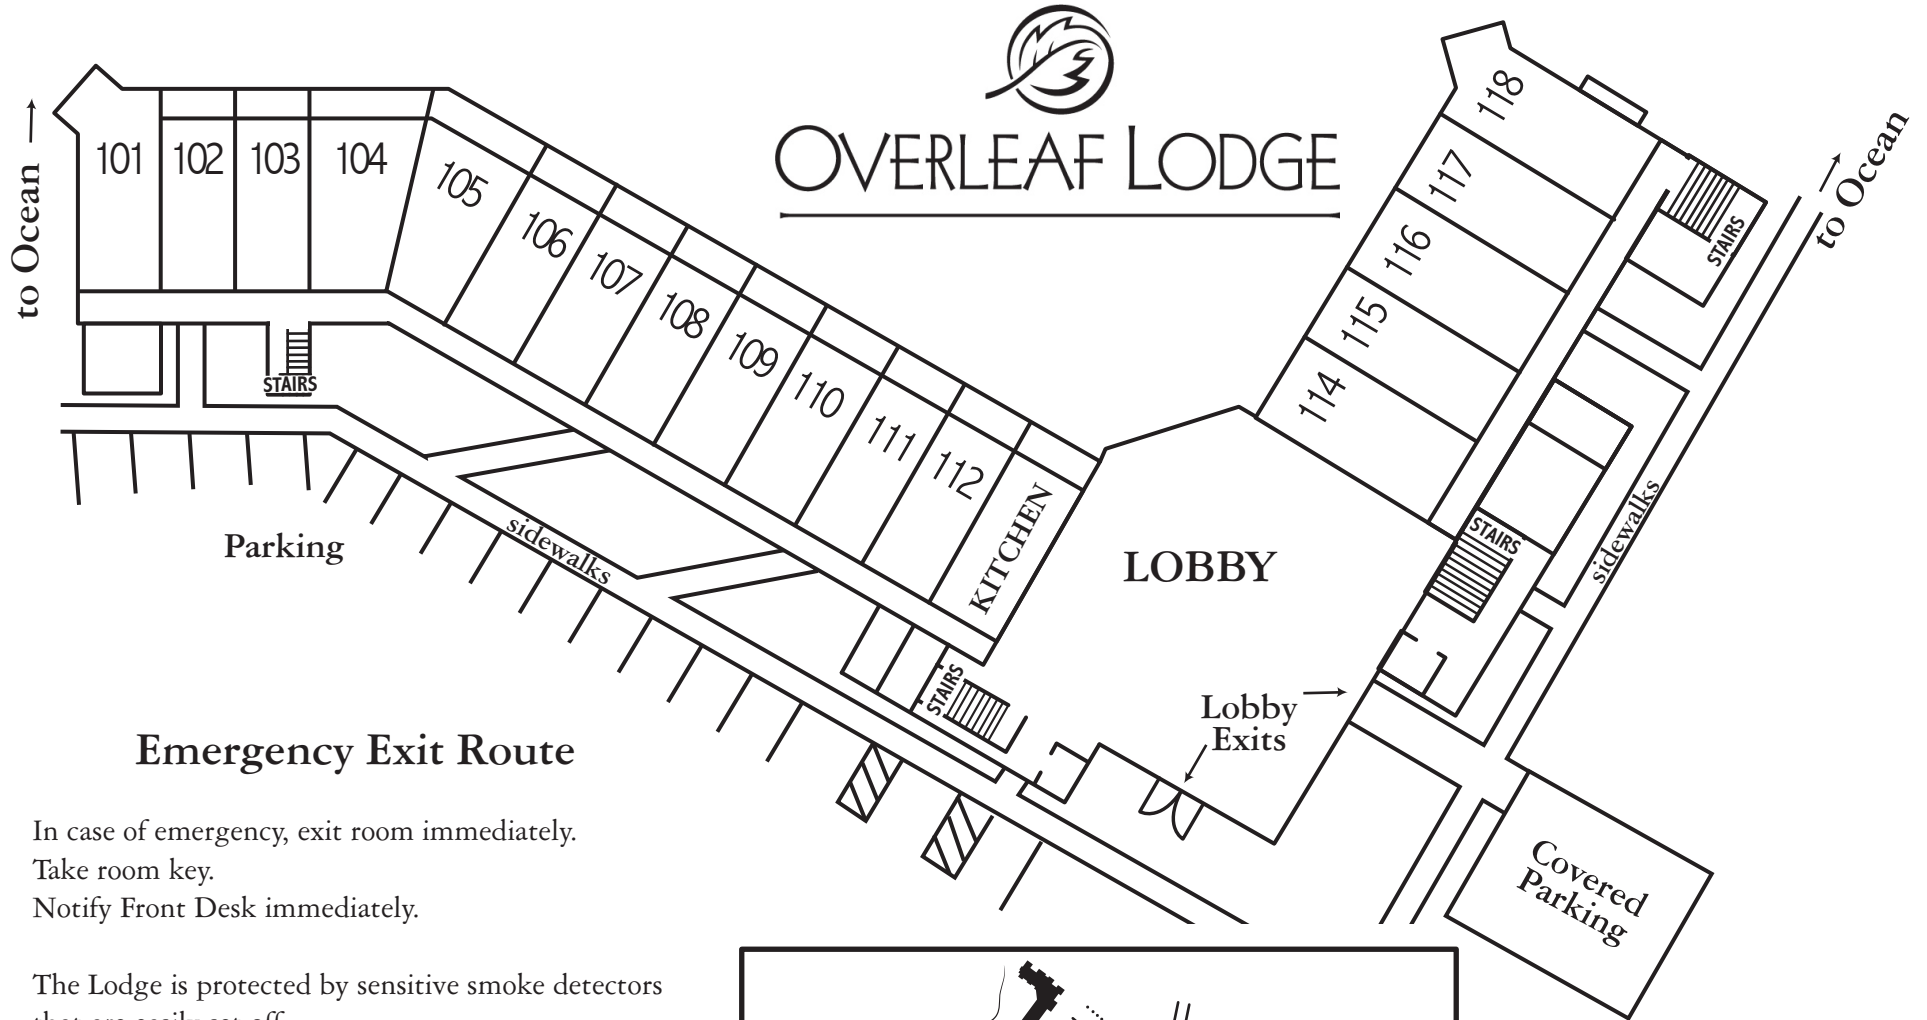

OVERLEAF LODGE

Emergency Exit Route

In case of emergency, exit room immediately.
 Take room key.
 Notify Front Desk immediately.

The Lodge is protected by sensitive smoke detectors that are easily set off.
 All rooms are equipped sprinklers.

The Overleaf Lodge is a nonsmoking, non-pet property.

Tsunami Evacuation Route

If you **FEEL** an earthquake, **WALK** quickly up Diversity Drive directly across Hwy 101 from the Overleaf Lodge and to the evacuation assembly area.
WALK, do not pack and do not drive.